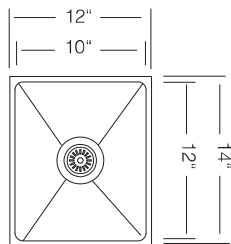

26" MEDIUM SINGLE BOWL

Available in Touch Series

UK RS 661

Bowl Depth 10"
Recommended Cabinet Size 30"
Actual Weight 25 lbs

Custom Accessories

22" SINGLE BOWL

UK RS 558

Bowl Depth 10"
Recommended Cabinet Size 24"
Actual Weight 20 lbs

Custom Accessories

15" BAR SINK

UK RS 390

Bowl Depth 10"
Recommended Cabinet Size 18"
Actual Weight 15 lbs

Custom Accessories

12" BAR / PREP SINK

NEW

UK RS 305

Bowl Depth 7"
Recommended Cabinet Size 15"
Actual Weight 10 lbs

Custom Accessories

SINK ACCESSORIES

The timeless and elegant design is as inspiring as their optimum functionality with perfectly coordinated accessories

14-3/4"x15-3/4"

GRS 380
FITS RS 380.50.50
RS 390.70.30
BIG BOWL

16-1/2"x15-1/2"

GRS 432
FITS RS 482.60.40
USL 482.60.40
BIG BOWL

16-1/8"x18-1/8"

GRS 418
FITS RS 420.60.40
BIG BOWL

19-3/4"x15-5/8"

GRS 558
FITS RS 558