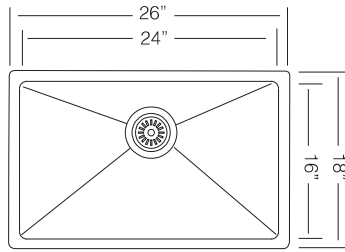

TOPZERO **W SERIES** R10

Contemporary Single Bowl with Drain Board

16 GA Rimless

33" MEDIUM SINGLE BOWL
WITH 11" DRAINER

ISTANBUL / TZ W790

Bowl Depth 10"
Recommended Cabinet Size 36"
Actual Weight 25 lbs.

26" MEDIUM SINGLE BOWL

Available in Touch Series

UK RS 661

Bowl Depth 10"
Recommended Cabinet Size 30"
Actual Weight 25 lbs

Custom Accessories

22" SINGLE BOWL

UK RS 558

Bowl Depth 10"
Recommended Cabinet Size 24"
Actual Weight 20 lbs

Custom Accessories

15" BAR SINK

UK RS 390

Bowl Depth 10"
Recommended Cabinet Size 18"
Actual Weight 15 lbs

Custom Accessories

12" BAR / PREP SINK

NEW

UK RS 305