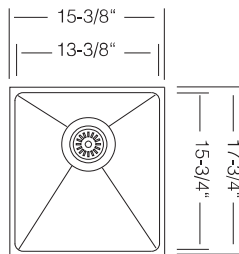

26" MEDIUM SINGLE BOWL

Available in Touch Series

UK RS 661

Bowl Depth 10"
Recommended Cabinet Size 30"
Actual Weight 25 lbs

Custom Accessories

22" SINGLE BOWL

UK RS 558

Bowl Depth 10"
Recommended Cabinet Size 24"
Actual Weight 20 lbs

Custom Accessories

15" BAR SINK

UK RS 390

Bowl Depth 10"
Recommended Cabinet Size 18"
Actual Weight 15 lbs

Custom Accessories

12" BAR / PREP SINK

NEW

UK RS 305

Bowl Depth 7"
Recommended Cabinet Size 15"
Actual Weight 10 lbs

Custom Accessories

SINK ACCESSORIES

The timeless and elegant design is as inspiring as their optimum functionality with perfectly coordinated accessories

14-3/4"x15-3/4"

GRS 380
FITS RS 380.50.50
RS 390.70.30
BIG BOWL

16-1/2"x15-1/2"

GRS 432
FITS RS 482.60.40
USL 482.60.40
BIG BOWL

16-1/8"x18-1/8"

GRS 418
FITS RS 420.60.40
BIG BOWL

19-3/4"x15-5/8"

GRS 558
FITS RS 558