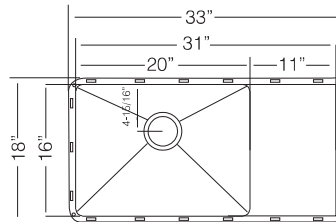

TOPZERO **W SERIES** R10

Contemporary Single Bowl with Drain Board

16 GA Rimless

33" MEDIUM SINGLE BOWL
WITH 11" DRAINER

ISTANBUL / TZ W790

Bowl Depth 10"
Recommended Cabinet Size 36"
Actual Weight 25 lbs.

14-3/4"x15-3/4"

GRS 380
FITS RS 380.50.50
RS 390.70.30
BIG BOWL

16-1/2"x15-1/2"

GRS 432
FITS RS 482.60.40
USL 482.60.40
BIG BOWL

16-1/8"x18-1/8"

GRS 418
FITS RS 420.60.40
BIG BOWL

19-3/4"x15-5/8"

GRS 558
FITS RS 558