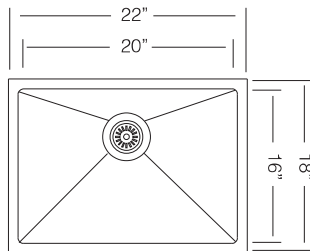

26" MEDIUM SINGLE BOWL

Available in Touch Series

UK RS 661

Bowl Depth 10"
Recommended Cabinet Size 30"
Actual Weight 25 lbs

Custom Accessories

22" SINGLE BOWL

UK RS 558

Bowl Depth 10"
Recommended Cabinet Size 24"
Actual Weight 20 lbs

Custom Accessories

15" BAR SINK

UK RS 390

Bowl Depth 10"
Recommended Cabinet Size 18"
Actual Weight 15 lbs

Custom Accessories

12" BAR / PREP SINK

NEW

UK RS 305