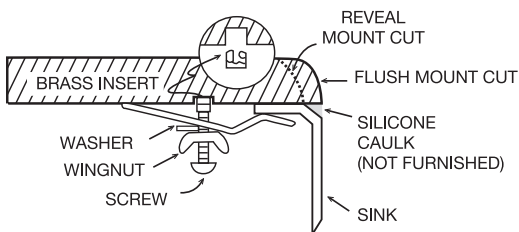

INSTALLATION PROFILE*

*Template and countertop mounting clips are packed with every sink

Ukinox reserves the right to change product specifications without notice.
Printed in USA © 2019 Ukinox