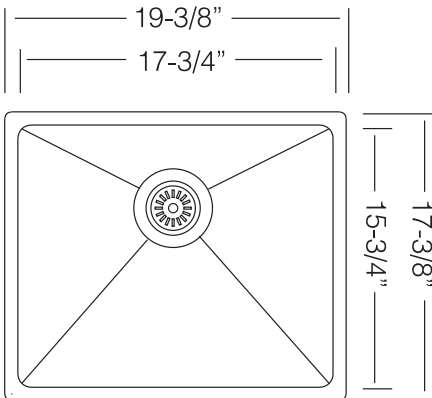

#### DESIGN FEATURES

Bowl Depth : 9"  
Finish : Soft Satin Finish  
Underside : Sound absorbing pads and special paint  
applied to dampen sound  
Drain Opening : 3-1/2"

#### SINK DIMENSIONS (INCHES)

Recommended Cabinet Size 24"