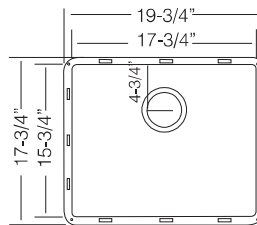

## 23-1/2" SINGLE BOWL

Bowl Depth 9"  
Recommended Cabinet Size 27"  
Actual Weight 20 lbs.

**AMSTERDAM** / TZ R550

Custom Accessories

## 19-3/4" SINGLE BOWL

Bowl Depth 9"  
Recommended Cabinet Size 24"  
Actual Weight 20 lbs.

**GRAZ** / TZ R450

Custom Accessories

## 17-3/4" SINGLE BOWL

Bowl Depth 9"  
Recommended Cabinet Size 21"  
Actual Weight 20 lbs.

**LISBON** / TZ R400

Custom Accessories

## 15-3/8" BAR SINK

Bowl Depth 9"  
Recommended Cabinet Size 18"  
Actual Weight 15 lbs.

**OSLO** / TZ R340

Custom Accessories