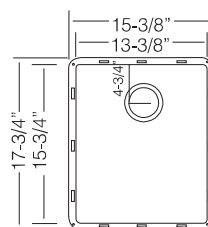

## 23-1/2" SINGLE BOWL

Bowl Depth 9"  
Recommended Cabinet Size 27"  
Actual Weight 20 lbs.

**AMSTERDAM** / TZ R550

Custom Accessories

## 19-3/4" SINGLE BOWL

Bowl Depth 9"  
Recommended Cabinet Size 24"  
Actual Weight 20 lbs.

**GRAZ** / TZ R450

Custom Accessories

## 17-3/4" SINGLE BOWL

Bowl Depth 9"  
Recommended Cabinet Size 21"  
Actual Weight 20 lbs.

**LISBON** / TZ R400

Custom Accessories

## 15-3/8" BAR SINK

Bowl Depth 9"  
Recommended Cabinet Size 18"  
Actual Weight 15 lbs.

**OSLO** / TZ R340

Custom Accessories