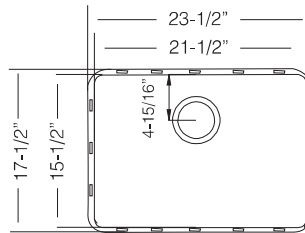

## 23-1/2" SINGLE BOWL

Bowl Depth 9"  
Recommended Cabinet Size 27"  
Actual Weight 20 lbs.

**AMSTERDAM** / TZ R550

Custom Accessories

## 19-3/4" SINGLE BOWL

Bowl Depth 9"  
Recommended Cabinet Size 24"  
Actual Weight 20 lbs.

**GRAZ** / TZ R450

Custom Accessories

## 17-3/4" SINGLE BOWL

Bowl Depth 9"  
Recommended Cabinet Size 21"  
Actual Weight 20 lbs.

**LISBON** / TZ R400

Custom Accessories

## 15-3/8" BAR SINK

Bowl Depth 9"  
Recommended Cabinet Size 18"  
Actual Weight 15 lbs.

**OSLO** / TZ R340

Custom Accessories