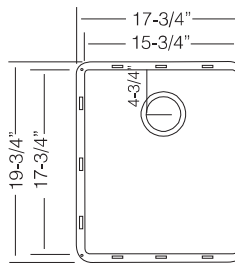

## 23-1/2" SINGLE BOWL

Bowl Depth 9"  
Recommended Cabinet Size 27"  
Actual Weight 20 lbs.

**AMSTERDAM** / TZ R550

Custom Accessories

## 19-3/4" SINGLE BOWL

Bowl Depth 9"  
Recommended Cabinet Size 24"  
Actual Weight 20 lbs.

**GRAZ** / TZ R450

Custom Accessories

## 17-3/4" SINGLE BOWL

Bowl Depth 9"  
Recommended Cabinet Size 21"  
Actual Weight 20 lbs.

**LISBON** / TZ R400

Custom Accessories

## 15-3/8" BAR SINK

Bowl Depth 9"  
Recommended Cabinet Size 18"  
Actual Weight 15 lbs.

**OSLO** / TZ R340

Custom Accessories