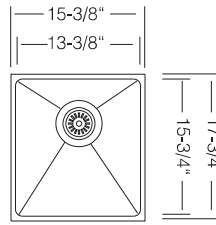

UKINOX BAR/PREP SINKS

Modern Single Bowl

15" BAR SINK

UK RS 390

16 GA
Bowl Depth 40"
Recommended Cabinet Size 18"
Actual Weight 20 lbs

GR 340
St. Steel Grid

CL 16.39
St. Steel Colander

CB 10
Wood Cutting Board

DR 425
Drying Rack

G 21.40
Glass Cutting Board

Custom Accessories

15" BAR SINK

UK PRS390 P PLATINUM
UK PRS390 M MATTE BLACK

16 GA
Bowl Depth 10"
Recommended Cabinet Size 18"
Actual Weight 20 lbs

GR 340
St. Steel Grid

CL 16.39
St. Steel Colander

CB 10
Wood Cutting Board

DR 425
Drying Rack

G 21.40
Glass Cutting Board

Custom Accessories

15" BAR SINK

UK R 340

18 GA
Bowl Depth 9"
Recommended Cabinet Size 18"
Actual Weight 15 lbs

18 GA
Bowl Depth 10"
Recommended Cabinet Size 18"
Actual Weight 15 lbs

GR 346
St. Steel Grid

CB 45
Wood Cutting Board

DR 425
Drying Rack

Custom Accessories