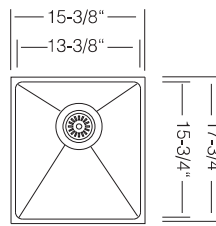

UKINOX BAR/PREP SINKS

Modern Single Bowl

15" BAR SINK

UK RS 390

16 GA
Bowl Depth 40"
Recommended Cabinet Size 18"
Actual Weight 20 lbs

GR 340
St. Steel Grid

CL 16.39
St. Steel Colander

CB 10
Wood Cutting Board

DR 425
Drying Rack

G 21.40
Glass Cutting Board

Custom Accessories

15" BAR SINK

UK PRS390 P PLATINUM
UK PRS390 M MATTE BLACK

16 GA
Bowl Depth 10"
Recommended Cabinet Size 18"
Actual Weight 20 lbs

GR 340
St. Steel Grid

CL 16.39
St. Steel Colander

CB 10
Wood Cutting Board

DR 425
Drying Rack

G 21.40
Glass Cutting Board

Custom Accessories

15" BAR SINK

UK R 340

18 GA
Bowl Depth 9"
Recommended Cabinet Size 18"
Actual Weight 15 lbs

18 GA
Bowl Depth 10"
Recommended Cabinet Size 18"
Actual Weight 15 lbs

GR 346
St. Steel Grid

CB 45
Wood Cutting Board

DR 425
Drying Rack

Custom Accessories