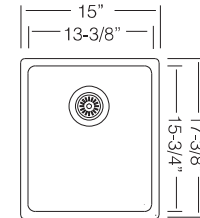

UKINOX BAR/PREP SINKS

Modern Single Bowl

15" BAR SINK

UK RS 390

16 GA
Bowl Depth 40"
Recommended Cabinet Size 18"
Actual Weight 20 lbs

GR 340
St. Steel Grid

CL 16.39
St. Steel Colander

CB 10
Wood Cutting Board

DR 425
Drying Rack

G 21.40
Glass Cutting Board

Custom Accessories

15" BAR SINK

UK PRS390 P PLATINUM
UK PRS390 M MATTE BLACK

16 GA
Bowl Depth 10"
Recommended Cabinet Size 18"
Actual Weight 20 lbs

GR 340
St. Steel Grid

CL 16.39
St. Steel Colander

CB 10
Wood Cutting Board

DR 425
Drying Rack

G 21.40
Glass Cutting Board

Custom Accessories

15" BAR SINK

UK R 340

18 GA
Bowl Depth 9"
Recommended Cabinet Size 18"
Actual Weight 15 lbs

18 GA
Bowl Depth 10"
Recommended Cabinet Size 18"
Actual Weight 15 lbs

GR 346
St. Steel Grid

CB 45
Wood Cutting Board

DR 425
Drying Rack

Custom Accessories