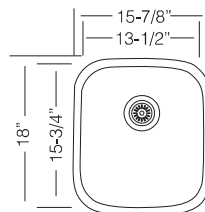

UKINOX BAR/PREP SINKS

Modern Single Bowl

15" BAR SINK

UK RS 390

16 GA
Bowl Depth 40"
Recommended Cabinet Size 18"
Actual Weight 20 lbs

GR 340
St. Steel Grid

CL 16.39
St. Steel Colander

CB 10
Wood Cutting Board

DR 425
Drying Rack

G 21.40
Glass Cutting Board

Custom Accessories

15" BAR SINK

UK PRS390 P PLATINUM
UK PRS390 M MATTE BLACK

16 GA
Bowl Depth 10"
Recommended Cabinet Size 18"
Actual Weight 20 lbs

GR 340
St. Steel Grid

CL 16.39
St. Steel Colander

CB 10
Wood Cutting Board

DR 425
Drying Rack

G 21.40
Glass Cutting Board

Custom Accessories

15" BAR SINK

UK R 340

18 GA
Bowl Depth 9"
Recommended Cabinet Size 18"
Actual Weight 15 lbs

18 GA
Bowl Depth 10"
Recommended Cabinet Size 18"
Actual Weight 15 lbs

GR 346
St. Steel Grid

CB 45
Wood Cutting Board

DR 425
Drying Rack

Custom Accessories