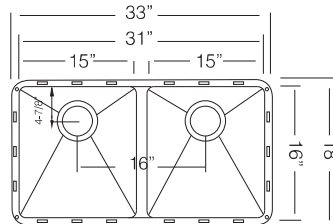

TOPZERO **RS SERIES** R10

Contemporary Double Bowl Sinks with Low Divide

16 GA Rimless

33-1/2" 1-3/4 BOWL

Reverse Model Available

Bowl Depth 10" / 8"
Recommended Cabinet Size 36"
Actual Weight 35 lbs.

GRS 418
St.Steel Grid

G 21.40
Glass
Cutting Board

GRS 355
St.Steel Grid

DR 425
Drying Rack

CBS 20
Wood
Cutting Board

Custom Accessories

MUNICH / MUNICH R
TZ RS418.64 / TZ RS418.64 R

33" MEDIUM EQUAL
DOUBLE BOWL

Bowl Depth 10"
Recommended Cabinet Size 36"
Actual Weight 35 lbs.

UKINOX ALMOND SERIES R10

Contemporary Double Bowl Sinks

16 GA

33-1/2" 1-3/4 BOWL

UK RS 420.60.40
UK RS 420.60.40R reverse model

Bowl Depth 10"/8"
 Recommended Cabinet Size 36"
 Actual Weight 40 lbs

GRS 418
St.Steel Grid