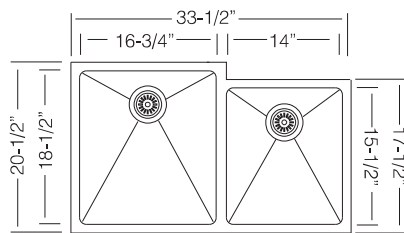

TOPZERO **RS SERIES** R10

Contemporary Double Bowl Sinks with Low Divide

16 GA Rimless

33-1/2" 1-3/4 BOWL

Reverse Model Available

Bowl Depth 10" / 8"
Recommended Cabinet Size 36"
Actual Weight 35 lbs.

GRS 418
St.Steel Grid

G 21.40
Glass
Cutting Board

GRS 355
St.Steel Grid

DR 425
Drying Rack

CBS 20
Wood
Cutting Board

Custom Accessories

MUNICH / MUNICH R
TZ RS418.64 / TZ RS418.64 R

33" MEDIUM EQUAL
DOUBLE BOWL

Bowl Depth 10"
Recommended Cabinet Size 36"
Actual Weight 35 lbs.

UKINOX ALMOND SERIES R10

Contemporary Double Bowl Sinks

16 GA

33-1/2" 1-3/4 BOWL

UK RS 420.60.40
UK RS 420.60.40R reverse model

Bowl Depth 10"/8"
 Recommended Cabinet Size 36"
 Actual Weight 40 lbs

GRS 418
St.Steel Grid

GRS 331
Fits VERONA Small Bowl
FLORENCE Small Bowl

13-1/2" x 15-1/8"

GRS 355
Fits MUNICH Small Bowl

14-3/4" x 15-3/4"

GRS 380 / GRS 380 M
Fits BARI, LONDON, BERLIN Big Bowl
GRS 380 M fits PALERMO

16-1/8" x 18-1/8"