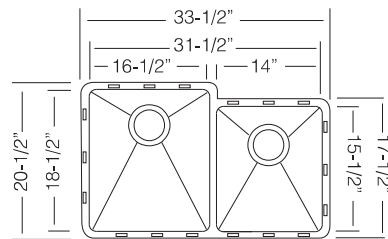

TOPZERO **RS SERIES** R10

Contemporary Double Bowl Sinks with Low Divide

16 GA Rimless

33-1/2" 1-3/4 BOWL

Reverse Model Available

Bowl Depth 10" / 8"
Recommended Cabinet Size 36"
Actual Weight 35 lbs.

GRS 418
St.Steel Grid

G 21.40
Glass
Cutting Board

GRS 355
St.Steel Grid

DR 425
Drying Rack

CBS 20
Wood
Cutting Board

Custom Accessories

MUNICH / MUNICH R
TZ RS418.64 / TZ RS418.64 R

33" MEDIUM EQUAL
DOUBLE BOWL

Bowl Depth 10"
Recommended Cabinet Size 36"
Actual Weight 35 lbs.

UKINOX ALMOND SERIES R10

Contemporary Double Bowl Sinks

16 GA

33-1/2" 1-3/4 BOWL

UK RS 420.60.40
UK RS 420.60.40R reverse model

Bowl Depth 10"/8"
 Recommended Cabinet Size 36"
 Actual Weight 40 lbs

GRS 418
St.Steel Grid