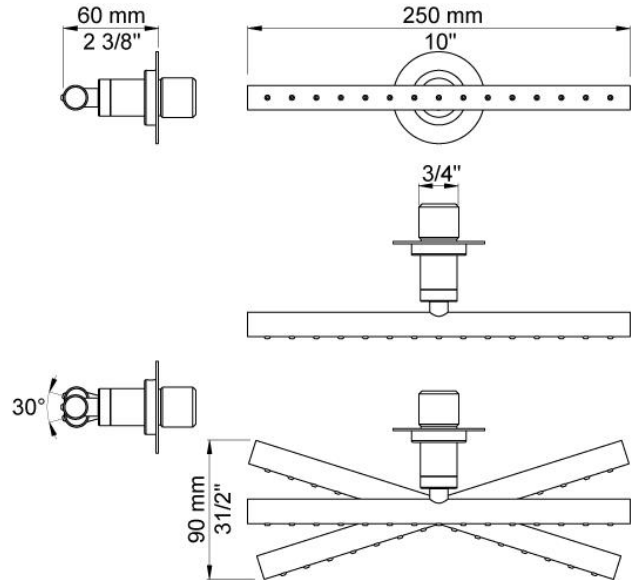

--

Date:
Client:
Project:

050K

Adjustable body jet.

Flow

	Bar:	1.0	2.0	3.0	4.0	5.0
050K	(l/min)	2.9	4.1	5.0	5.0	5.0

Available in colors

Color 02, Grey	Color 21, Carmine red
Color 04, Light blue	Color 25, Pink
Color 05, Orange	Color 27, Matt black
Color 06, Light green	Color 28, Matt white
Color 08, Yellow	Color 40, Brushed stainless steel
Color 09, Dark grey	Color 60, Black
Color 12, Mocca	Color 61, Brushed black
Color 14, Bright red	Color 62, Deep black
Color 15, Dark blue	Color 63, Copper
Color 16, Polished chrome	Color 64, Brushed Copper
Color 17, Gloss black	Color 65, Gold
Color 18, White	Color 68, Silver
Color 19, Natural brass	Color 70, Brushed Gold
Color 20, Brushed chrome	