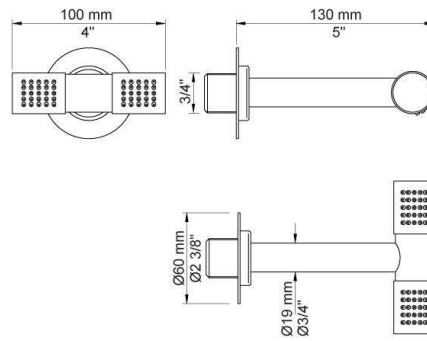

--

Date:
Client:
Project:

080D

130 mm double head shower.
60 mm cover flange included.

Flow

	Bar:	1.0	2.0	3.0	4.0	5.0
080D ¹⁾	(l/min)	14.4	20.4	25.0	28.9	32.3

¹⁾ USA: Flow restricted to 1.8 gpm (7.0 l/min)

Available in colors