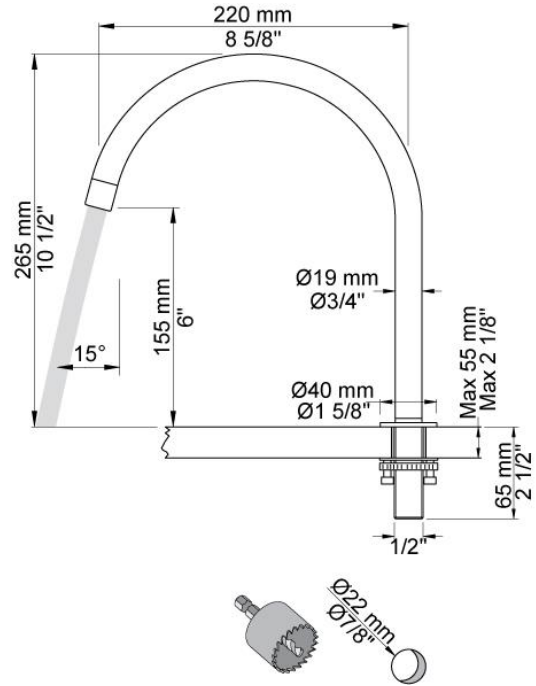

--

Date:
Client:
Project:

090H

Swivel spout.
 Height 265 mm.
 Hole cut out size: 22 mm.

Available in colors

Color 02, Grey	Color 21, Carmine red
Color 04, Light blue	Color 25, Pink
Color 05, Orange	Color 27, Matt black
Color 06, Light green	Color 28, Matt white
Color 08, Yellow	Color 40, Brushed stainless steel
Color 09, Dark grey	Color 60, Black
Color 12, Mocca	Color 61, Brushed black
Color 14, Bright red	Color 62, Deep black
Color 15, Dark blue	Color 63, Copper
Color 16, Polished chrome	Color 64, Brushed Copper
Color 17, Gloss black	Color 65, Gold
Color 18, White	Color 68, Silver
Color 19, Natural brass	Color 70, Brushed Gold
Color 20, Brushed chrome	