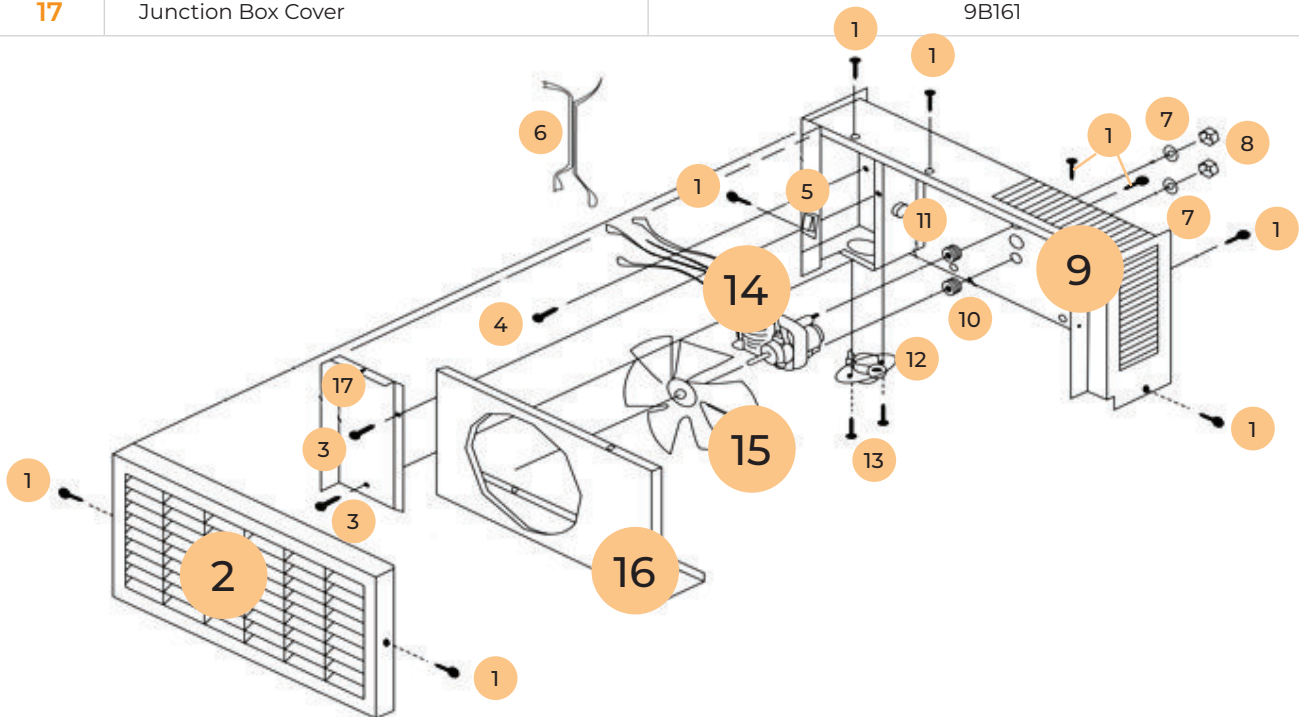

MONTEREY TOP VENT FURNACE

BLOWER ACCESSORY MODEL 2901 PARTS

MODEL NUMBER	
2901	

REF. NO.	REPLACEMENT PART DESCRIPTION	PART NUMBER
1	Screw - #8Ax 3/8 (9)	P013200
2	Blower Grille	9C99
3	Screw - #8Ax 3/8 (8)	P093200
4	Screw - #10 x 1/2	P141000
5	Toggle Switch	P320911A
6	Wire Bridle	P320912
7	Flat Washer - #10-31 (2)	P127300
8	Machine Nut - #8-32 w/Washer (2)	P041100
9	Blower Body	9C102
10	Motor Mount Grommet (2)	P321078
11	Strain Relief Bushing	P012900
12	Fan Switch	P323097
13	Screw - #8-18 x 1/2"	P138200
14	Motor	P320905
15	Fan Blade	9B99
16	Orifice Plate	9D12-1
17	Junction Box Cover	9B161

MONTEREY PLUS + TOP VENT FURNACE

BLOWER ACCESSORY MODEL 2901 PARTS

MODEL NUMBER	
2901	

REF. NO.	REPLACEMENT PART DESCRIPTION	PART NUMBER
1	Screw - #8Ax 3/8 (8)	P013200
2	Blower Grille	9C99
3	Screw - #8Ax 3/8 (8)	P093200
4	Screw - #10 x 1/2	P141000
5	Toggle Switch	P320911A
6	Wire Bridle	P320912
7	Flat Washer - #10-31 (2)	P127300
8	Machine Nut - #8-32 w/Washer (2)	P041100
9	Blower Body	9C102
10	Motor Mount Grommet (2)	P321078
11	Strain Relief Bushing	P012900
12	Fan Switch	P323097
13	Screw - #8-18 x 1/2"	P138200
14	Motor	P320905
15	Fan Blade	9B99
16	Orifice Plate	9D12-1
17	Junction Box Cover	9B161