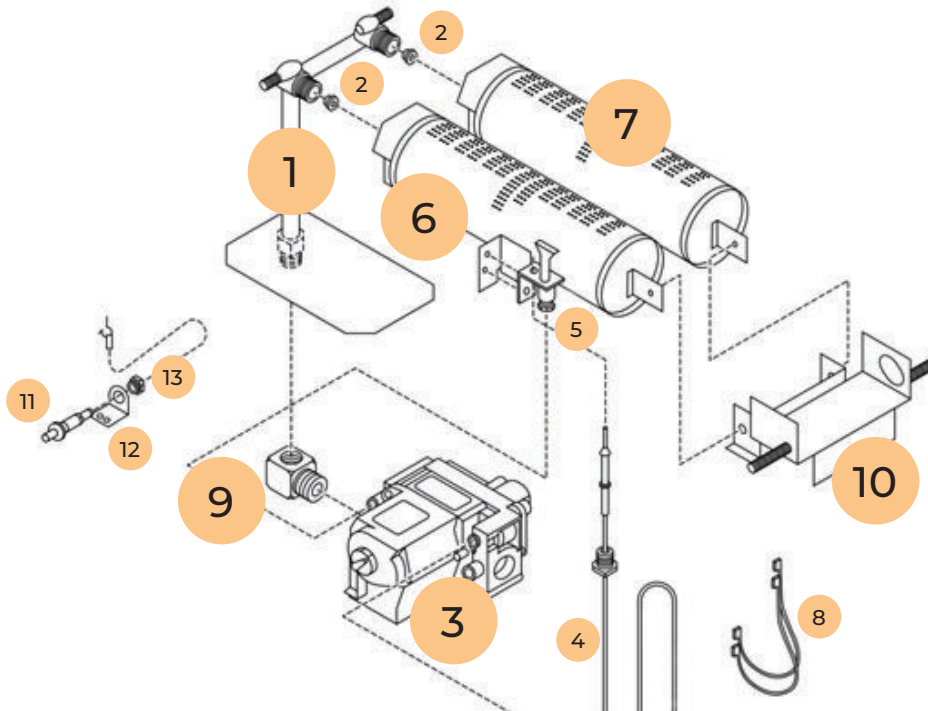

FORSAIRE™ COUNTERFLOW TOP VENT FURNACE

CONTROL ASSEMBLY REPLACEMENT PARTS 500 / 650 MODELS **INTERMITTENT IGNITION**

MODEL NUMBERS			
NATURAL		PROPANE	
5508232		5508231	
REF. NO.	REPLACEMENT PARTS DESCRIPTION	5508232	5508231
1	Manifold	P323656	P323656
2	Orifice Fitting, Specify Model and Gas (2 Req.)	P332622	P332620
3	Valve, Natural Gas	P323210	-
	Valve, Liquid Propane Gas	-	P322044
4	Thermocouple	P322042	-
	Flame Sensor	P233100	P271100
5	Pilot, Liquid Propane Gas	P323073	P322680
6	50mm Burner (with pilot bracket)	P323648	P323648
7	50mm Burner (without pilot bracket)	P323649	P323649
8	Ignition Control Unit	P321900	P321900
9	Wire Assembly	P322048/48A	P322048/48A
10	Ignition Control Wires	31B036	31B036
11	Manifold Adapter	P321887	P321887
12	Ignition Shield	11B155	11B155
13	Burner Mounting R.H. Bracket Assembly	7B187	7B187

FORSAIRE™ COUNTERFLOW TOP VENT FURNACE

CONTROL ASSEMBLY REPLACEMENT PARTS 500 / 650 MODELS **STANDARD PILOT**

MODEL NUMBERS					
NATURAL		PROPANE			
5008632		650832		6508631	
REF. NO.	REPLACEMENT PARTS DESCRIPTION	5008632	5008631	650832	6508631
1	Manifold	P323656	P323656	P323656	P32656
2	Orifice Fitting, Specify Model and Gas (2 Req.)	P090542	P332619	P090536	P090551
3	Valve, Natural Gas	P323209	–	P323209	–
	Valve, Liquid Propane Gas	–	P322042	–	P322042
4	Thermocouple	P233100	P233100	P233100	P233100
5	Pilot, Natural Gas	P323074	–	P323074	–
	Pilot, Liquid Propane Gas	–	P323073	–	P323073
6	50mm Burner (with pilot bracket)	P323648	P323648	P323648	P323648
7	50mm Burner (without pilot bracket)	P323649	P323649	P323649	P323649
8	Wire Assembly	P322048/48A	P322048/48A	P322048/48A	P322048/48A
9	Manifold Adapter	P321888	P321888	P321888	P321888
10	Burner Mounting R.H. Bracket Assembly	7B187	7B187	7B187	7B187
11	Manual Spark Igniter	P285500	P285500	P285500	P285500
12	Piezo Igniter Bracket	7A303	7A303	7A303	7A303
13	Pal Nut	P285501	P285501	P285501	P285501