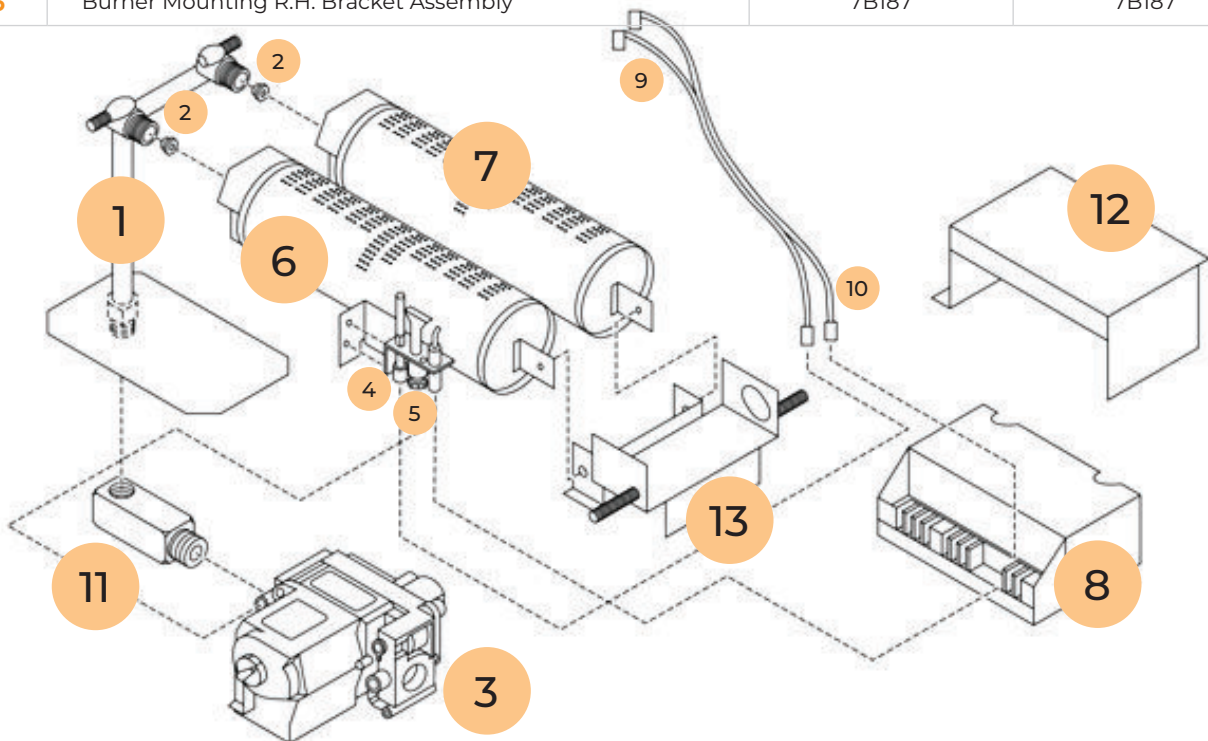

FORSAIRE™ COUNTERFLOW TOP VENT FURNACE

CONTROL ASSEMBLY REPLACEMENT PARTS 500 / 650 MODELS **INTERMITTENT IGNITION**

MODEL NUMBERS			
NATURAL		PROPANE	
5508232		5508231	
REF. NO.	REPLACEMENT PARTS DESCRIPTION	5508232	5508231
1	Manifold	P323656	P323656
2	Orifice Fitting, Specify Model and Gas (2 Req.)	P332622	P332620
3	Valve, Natural Gas	P323210	-
	Valve, Liquid Propane Gas	-	P322044
4	Thermocouple	P322042	-
	Flame Sensor	P233100	P271100
5	Pilot, Liquid Propane Gas	P323073	P322680
6	50mm Burner (with pilot bracket)	P323648	P323648
7	50mm Burner (without pilot bracket)	P323649	P323649
8	Ignition Control Unit	P321900	P321900
9	Wire Assembly	P322048/48A	P322048/48A
10	Ignition Control Wires	31B036	31B036
11	Manifold Adapter	P321887	P321887
12	Ignition Shield	11B155	11B155
13	Burner Mounting R.H. Bracket Assembly	7B187	7B187

FORSAIRE™ COUNTERFLOW TOP VENT FURNACE

CONTROL ASSEMBLY REPLACEMENT PARTS 500 / 650 MODELS **STANDARD PILOT**

MODEL NUMBERS					
NATURAL		PROPANE			
5008632		650832		6508631	
REF. NO.	REPLACEMENT PARTS DESCRIPTION	5008632	5008631	650832	6508631
1	Manifold	P323656	P323656	P323656	P32656
2	Orifice Fitting, Specify Model and Gas (2 Req.)	P090542	P332619	P090536	P090551
3	Valve, Natural Gas	P323209	–	P323209	–
	Valve, Liquid Propane Gas	–	P322042	–	P322042
4	Thermocouple	P233100	P233100	P233100	P233100
5	Pilot, Natural Gas	P323074	–	P323074	–
	Pilot, Liquid Propane Gas	–	P323073	–	P323073
6	50mm Burner (with pilot bracket)	P323648	P323648	P323648	P323648
7	50mm Burner (without pilot bracket)	P323649	P323649	P323649	P323649
8	Wire Assembly	P322048/48A	P322048/48A	P322048/48A	P322048/48A
9	Manifold Adapter	P321888	P321888	P321888	P321888
10	Burner Mounting R.H. Bracket Assembly	7B187	7B187	7B187	7B187
11	Manual Spark Igniter	P285500	P285500	P285500	P285500
12	Piezo Igniter Bracket	7A303	7A303	7A303	7A303
13	Pal Nut	P285501	P285501	P285501	P285501