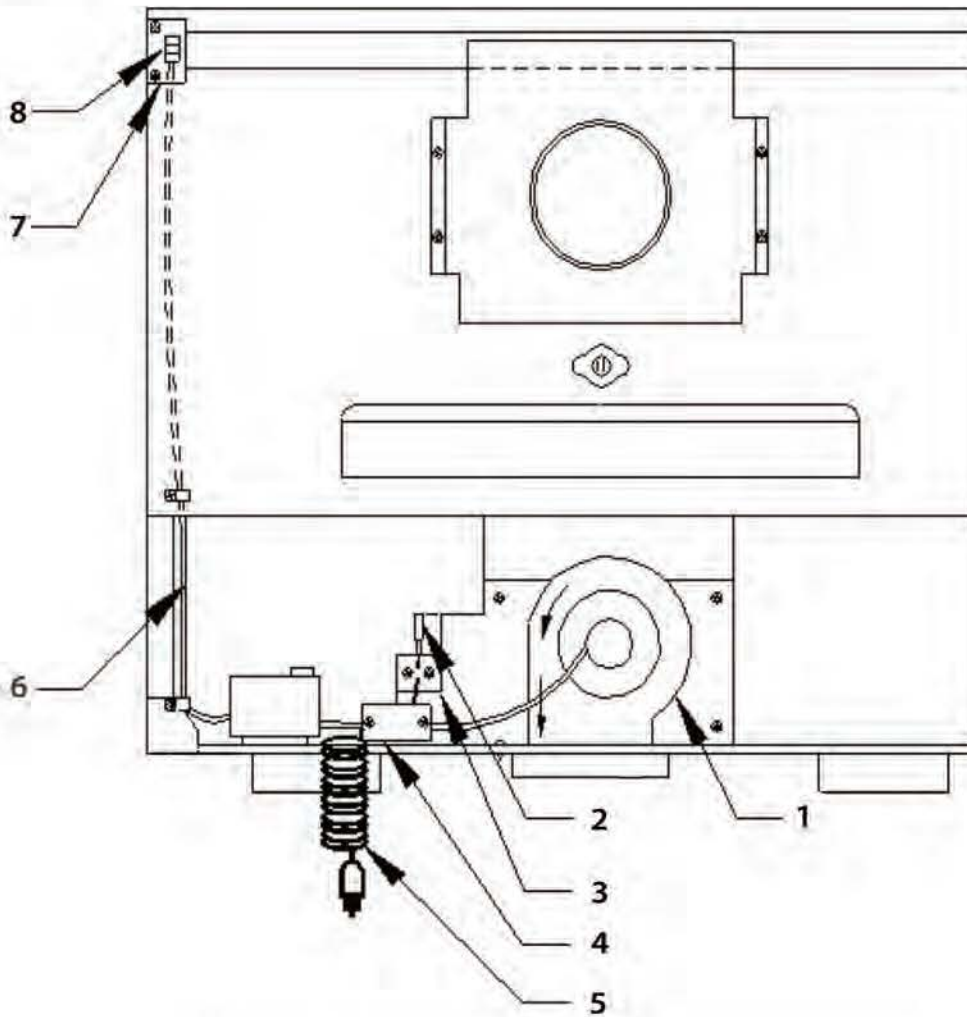

## MODEL 2101

| Reference Number | Description                          | Part Number     |
|------------------|--------------------------------------|-----------------|
| 1                | Motor                                | P501779         |
| 2                | Fan Switch                           | P323096         |
| 3                | Fan Switch Plate                     | K000862         |
| 4                | Junction Box                         | 90-01005-000-02 |
| 5                | Cord and Plug                        | P501778         |
| 6                | Wire (Red)                           | P202900         |
| 6                | Wire (Black)                         | P202800         |
| 6                | Wire (Blue)                          | P202700         |
| 7                | Speed Switch Plate                   | K000862         |
| 8                | Speed Switch                         | P320911A        |
| Not shown        | Switch Mounting Bracket – 500 Series | K000868         |
|                  | Switch Mounting Bracket – 650 Series | K000870         |