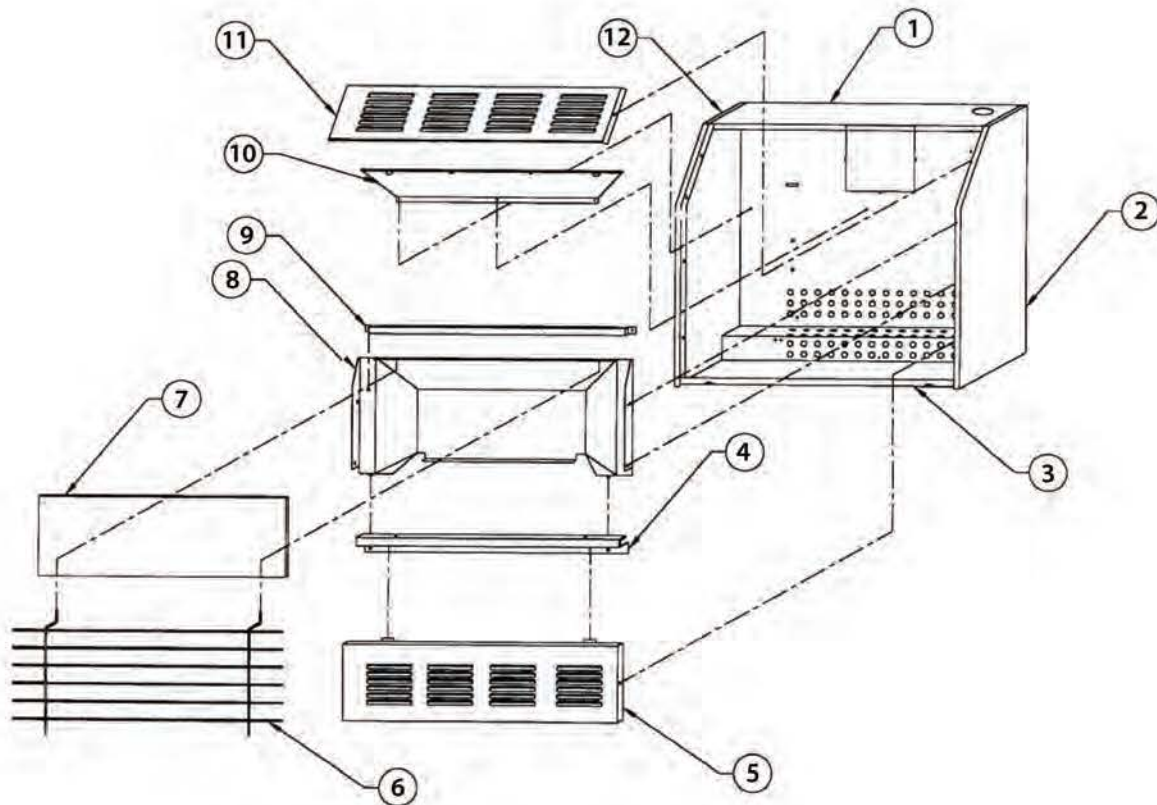

Blue-Flame Vent-Free Heater

Model Numbers: 0656541.9, 1056511.9, 1056541.9, 2056511.9, 3056511.9
 0656542.9, 1056512.9, 1056542.9, 2056512.9, 3056512.9

CABINET PARTS

Reference Number	Description	0656541.9 0656542.9	1056541.9 1056542.9	1056511.9 1056512.9	2056511.9 2056512.9	3056511.9 3056512.9
1	Top Panel	26B155		26D005-1	26D003-1	26D004-1
2	Panel - Right Side	26D002-2			26D001-2	
3	Back Panel	26C001			26C002	26C003
4	Bottom Glass Support	26B027			26B025-1	26B025-2
5	Bottom Front Panel	26B005			26B006	26B007
6	Front Screen	P322744			P322746	P322748
7	Glass	P322902			P322901	P322900
8	Hearth Assembly	26B098			26B099	26B100
9	Top Glass Support	26B026-1			26B026-2	26B026-3
10	Deflector	26B101			26B102	26B103
11	Top Front Panel	26B002			26B003	26B004
12	Left Side Panel	26D002-1			26D001-1	