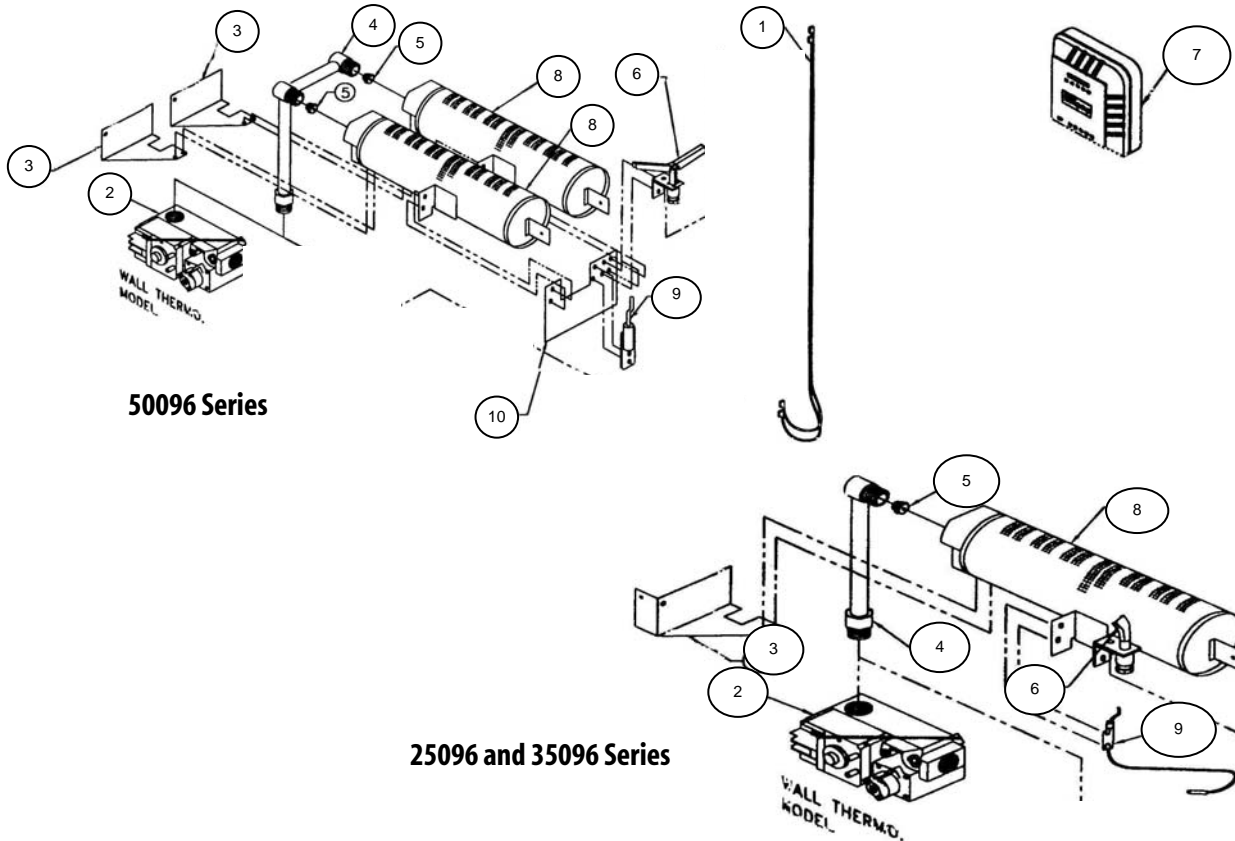

# Monterey Top-Vent Furnace

**Model Numbers:**

**2509621, 2509622, 3509621, 3509622, 5009621, 5009622**

REF. NO.	PART NUMBER	DESCRIPTION	2509621	2509622	3509621	3509622	5009621	5009622
1	P321836	Wire Assembly (Two Required)	X	X	X	X	X	X
2	P323011	Valve		X		X		X
2	P322660	Valve	X		X		X	
3	9B234	Bracket, Front Burner (Single)	X	X	X	X		
3	9B243	Bracket, Front Burner (Dual)					X	X
4	9B238	Manifold Assembly (Single)	X	X	X	X		
4	9B241	Manifold Assembly (Dual)					X	X
5	P090554	Burner Orifice (Two Required)	X				X	
5	P090552	Burner Orifice			X			
5	P090543	Burner Orifice		X				
5	P090538	Burner Orifice				X		
5	P090544	Burner Orifice (Two Required)						X
6	P323411	Pilot and Generator		X		X		
6	P323412	Pilot and Generator	X		X			
6	P323413	Pilot and Generator						X
6	P323414	Pilot and Generator					X	
7	P322016	Thermostat	X	X	X	X	X	X
8	12B56	Burner (50096 Series - Two Required)	X	X	X	X	X	X
9	P322155	Electrode					X	X
9	P322276	Electrode	X	X	X	X		
10	9A409	Pilot Mounting Plate					X	X
*	P285500	Piezo Manual Spark Igniter	X	X	X	X	X	X

# Monterey Top-Vent Furnace

**Model Numbers: 3509621.6, 3509622.6**

REFERENCE NUMBER	PART NUMBER	DESCRIPTION
1	P321836	Wire Assembly (Two Required)
2	P323011	Gas Valve, Natural
2	P322660	Gas Valve, Propane
3	9B234	Front Burner Bracket
4	9B238	Manifold Assembly
5	P090552	Burner Orifice Fitting (3509621.6)
5	P090538	Burner Orifice Fitting (3509622.6)
6	P323411	Pilot and Generator, Natural (3509622.6)
6	P323412	Pilot and Generator, Propane (3509621.6)
7	P322016	Thermostat
8	12B56	Burner
*	P285500	Manual Spark Igniter
*	P322276	Electrode