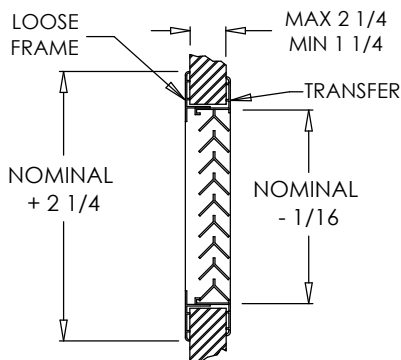

#### Standard:

- 4000 door core grille in single frame
- 4100 door core grille with additional loose frame
- All .060 T6 extruded aluminum construction
- Completely vision proof
- High air capacities
- Will accommodate door thickness ranging from 1 1/4" to 2 1/4"
- Countersunk mounting holes for flush appearance with color matching Phillips posi-drive screws
- Driftwood Tan

##### Tamper Proof Screws

- "E" One Way
- "F" Torx Center Pin
- "G" Hex Center Pin

4000 SERIES

4100 SERIES

PROJECT	SUBMITTAL REVIEW
LOCATION	
ENGINEER	
ARCHITECT	
CONTRACTOR	